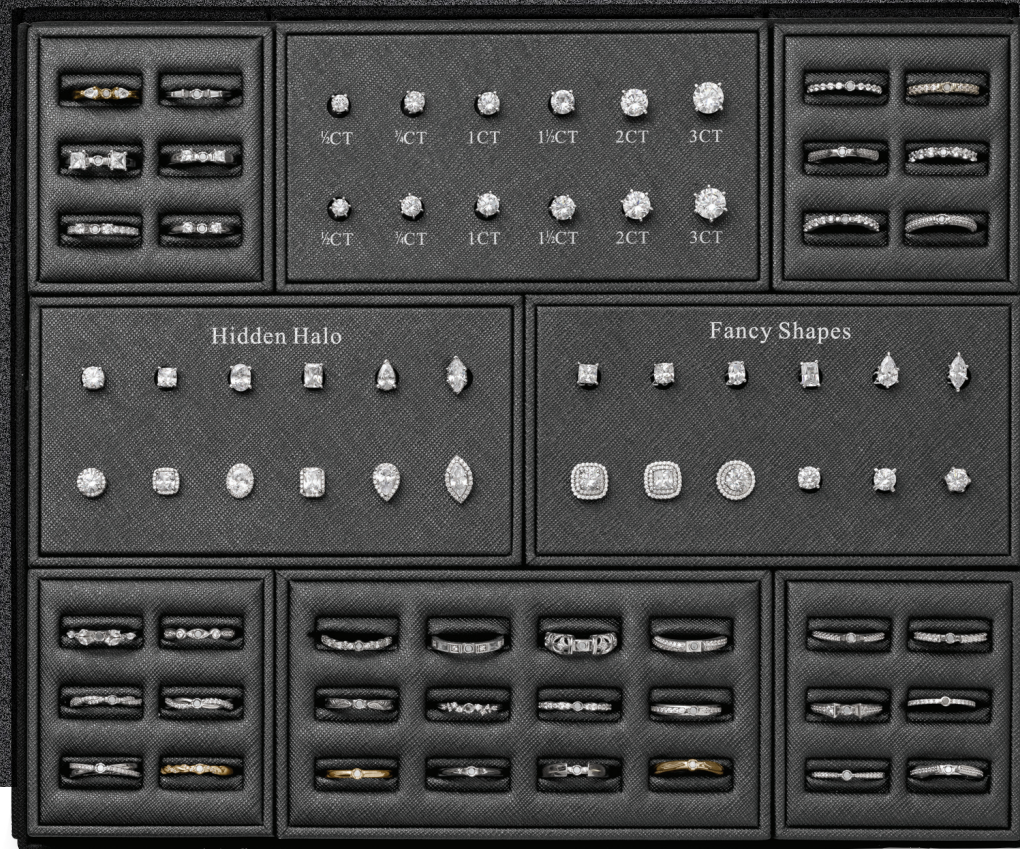

# HOW IT WORKS

Magnetized heads and magnetized semi-mount shanks all fit together to create endless custom ring combinations.

Your customers will love playing with this and creating their own engagement ring!

Heads Display

Expansion Set 2

Bridal Builder 1

Expansion Set 1

Eternity Band

Sell More Engagement Rings With Our  
**BRIDAL BUILDER**

1,300 engagement ring possibilities in a 1' display.

The Magnetic selling system that your customers will love to play with!