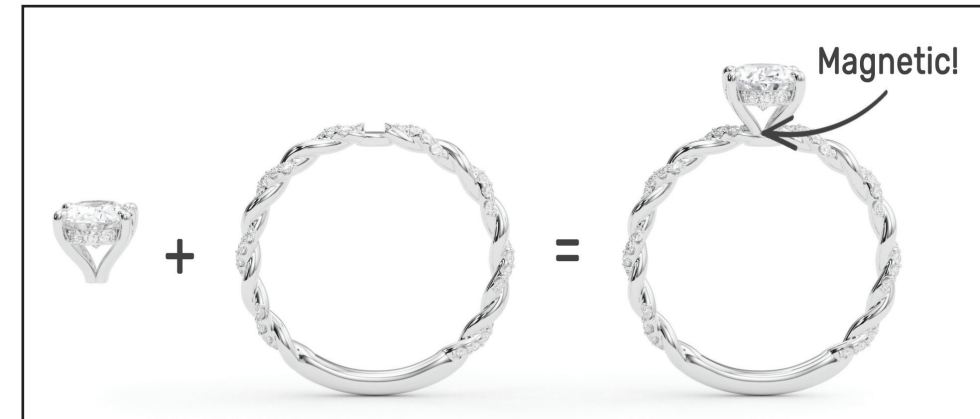

# SALES DISPLAYS

Introducing the Bridal Builder Collection – a comprehensive selection of engagement rings like no other. This collection features 96 of our most sought-after engagement ring shanks and 93 unique heads, that magnetically connect to one another, giving your customers the ability to mix and match and try on countless combinations until they find their perfect ring. With a compact display that fits within just a few feet of showcase space, it offers a stunning 8,928 different engagement ring combinations for your customers to explore. As the most versatile and diverse engagement ring sample program available, it's a proven driver of engagement ring sales.

# HOW IT WORKS

Magnetized heads and magnetized semi-mount shanks all fit together to create endless custom ring combinations.

Your customers will love playing with this and creating their own engagement ring!